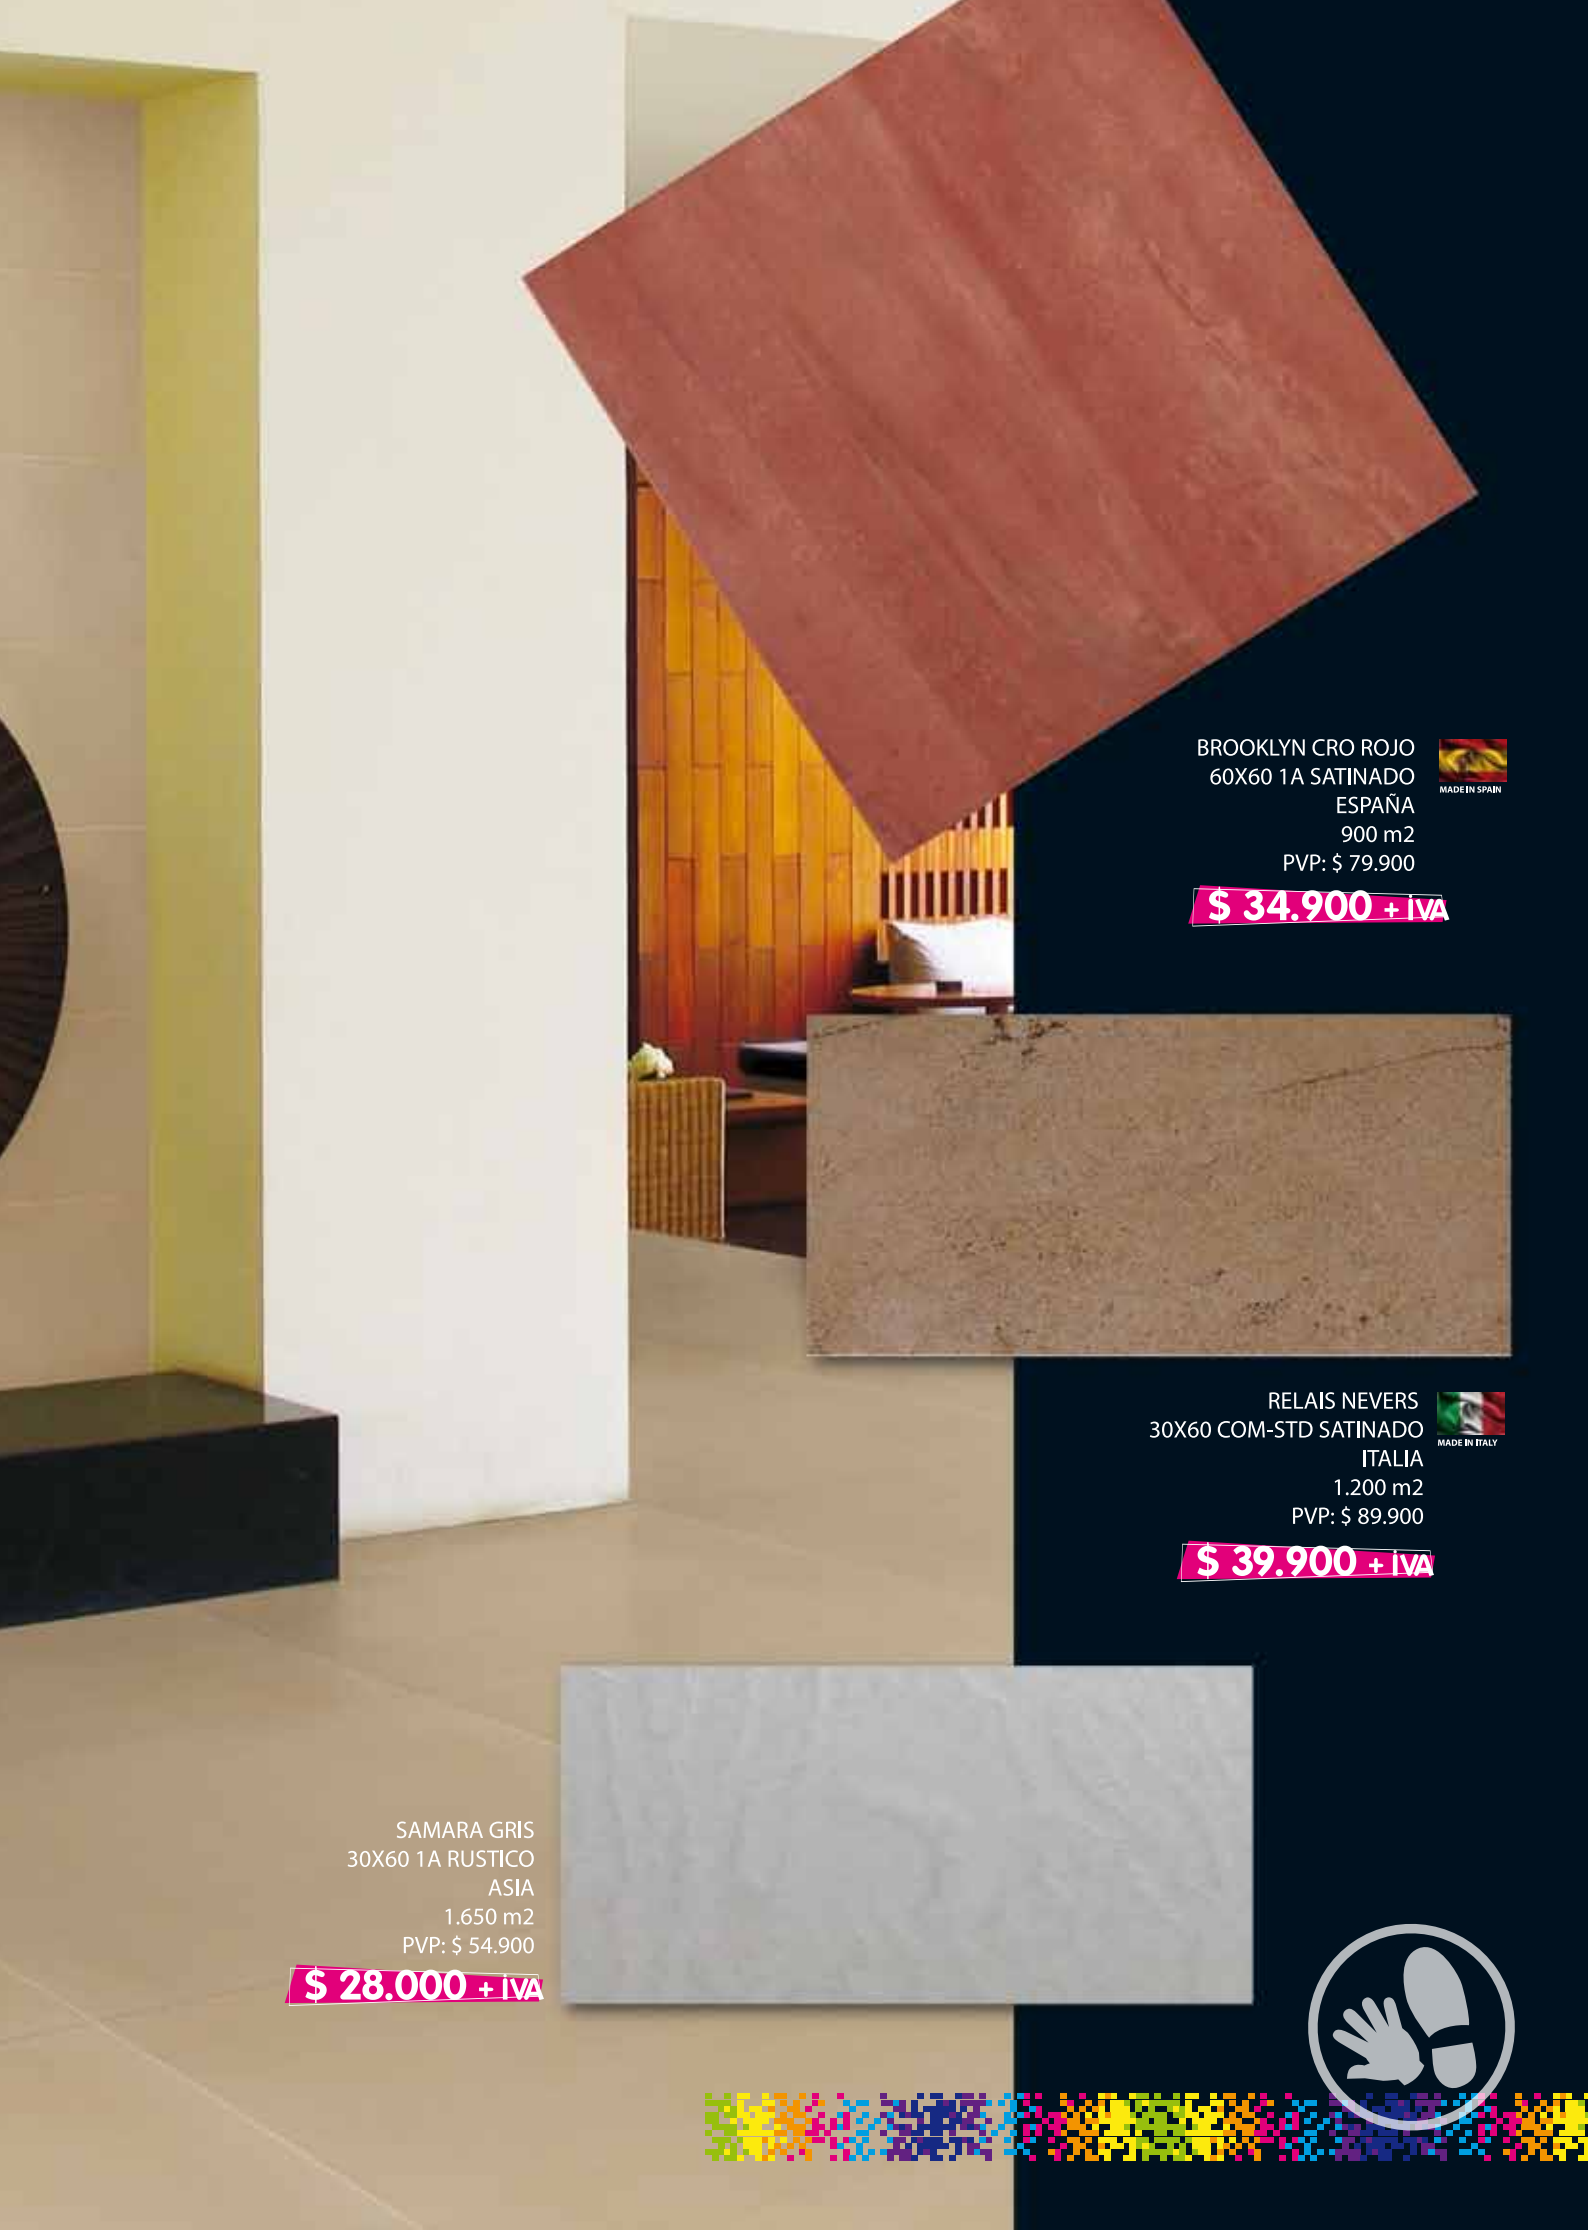

BROOKLYN CRO ROJO
60X60 1A SATINADO
ESPAÑA
900 m2
PVP: $ 79.900

$ 34.900 + IVA

RELAIS NEVERS
30X60 COM-STD SATINADO
ITALIA
1.200 m2
PVP: $ 89.900

$ 39.900 + IVA

SAMARA GRIS
30X60 1A RUSTICO
ASIA
1.650 m2
PVP: $ 54.900

$ 28.000 + IVA